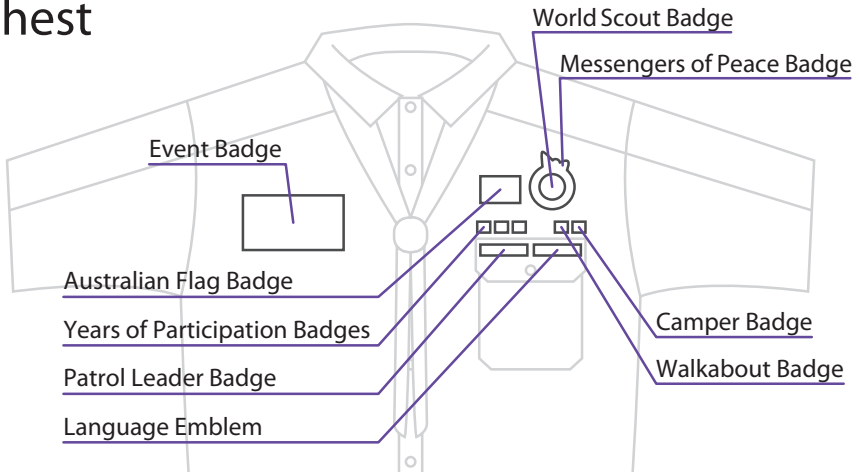

Uniform and Badge Layout

Right Sleeve

Name Tapes

District or Region Badge

Outdoor Adventure Skills Badges

Additional Badges

Left Sleeve

Peak Award Badge

Special Interest Area Badges

Milestone Badges

Introduction to Section Badges

Chest

World Scout Badge

Messengers of Peace Badge

Event Badge

Australian Flag Badge

Years of Participation Badges

Patrol Leader Badge

Language Emblem

Camper Badge

Walkabout Badge