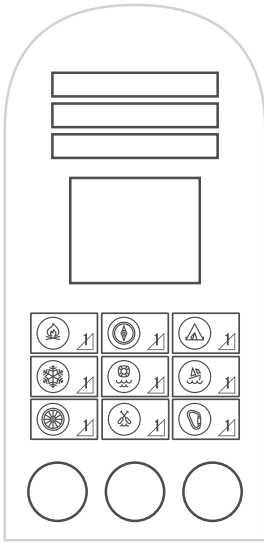

Uniform and Badge Layout

Right Sleeve

Name Tapes

District or Region Badge

Outdoor Adventure Skills Badges

Additional Badges

Left Sleeve

Peak Award Badge