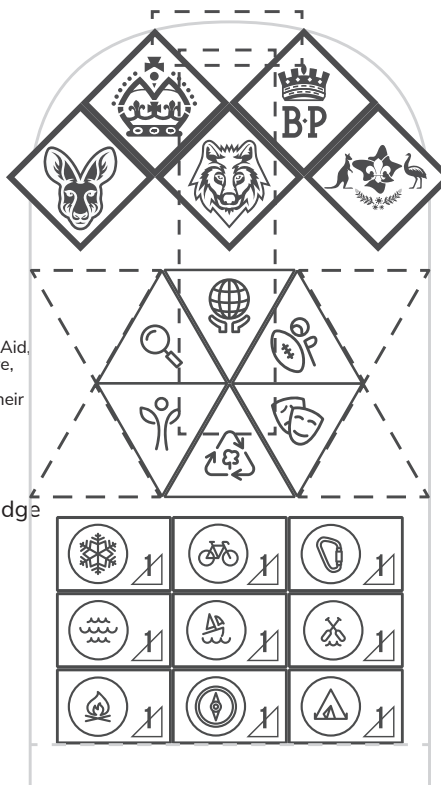

Uniform Layout for Youth Members

Right Sleeve
MY IDENTITY

Name Tapes

District / Region Badge

Scouts4SDGs
(Earth Tribe, Scouts of the World)

Additional Awards
(Camper, Duke of Edinburgh, First Aid, International Ambassador, Landcare, Mental Health First Aid, Personal Development, Pilot Wings, SES, Their Service, Our Heritage, Unit Management, Walkabout)

Introduction to Section Badges

Left Sleeve
MY JOURNEY

Unit Role Identification
(Patrol Leader, Assistant Patrol Leader)

Milestone Badges

Event Badge

Patrol Identification

Australia flag badge

World Scout Badge